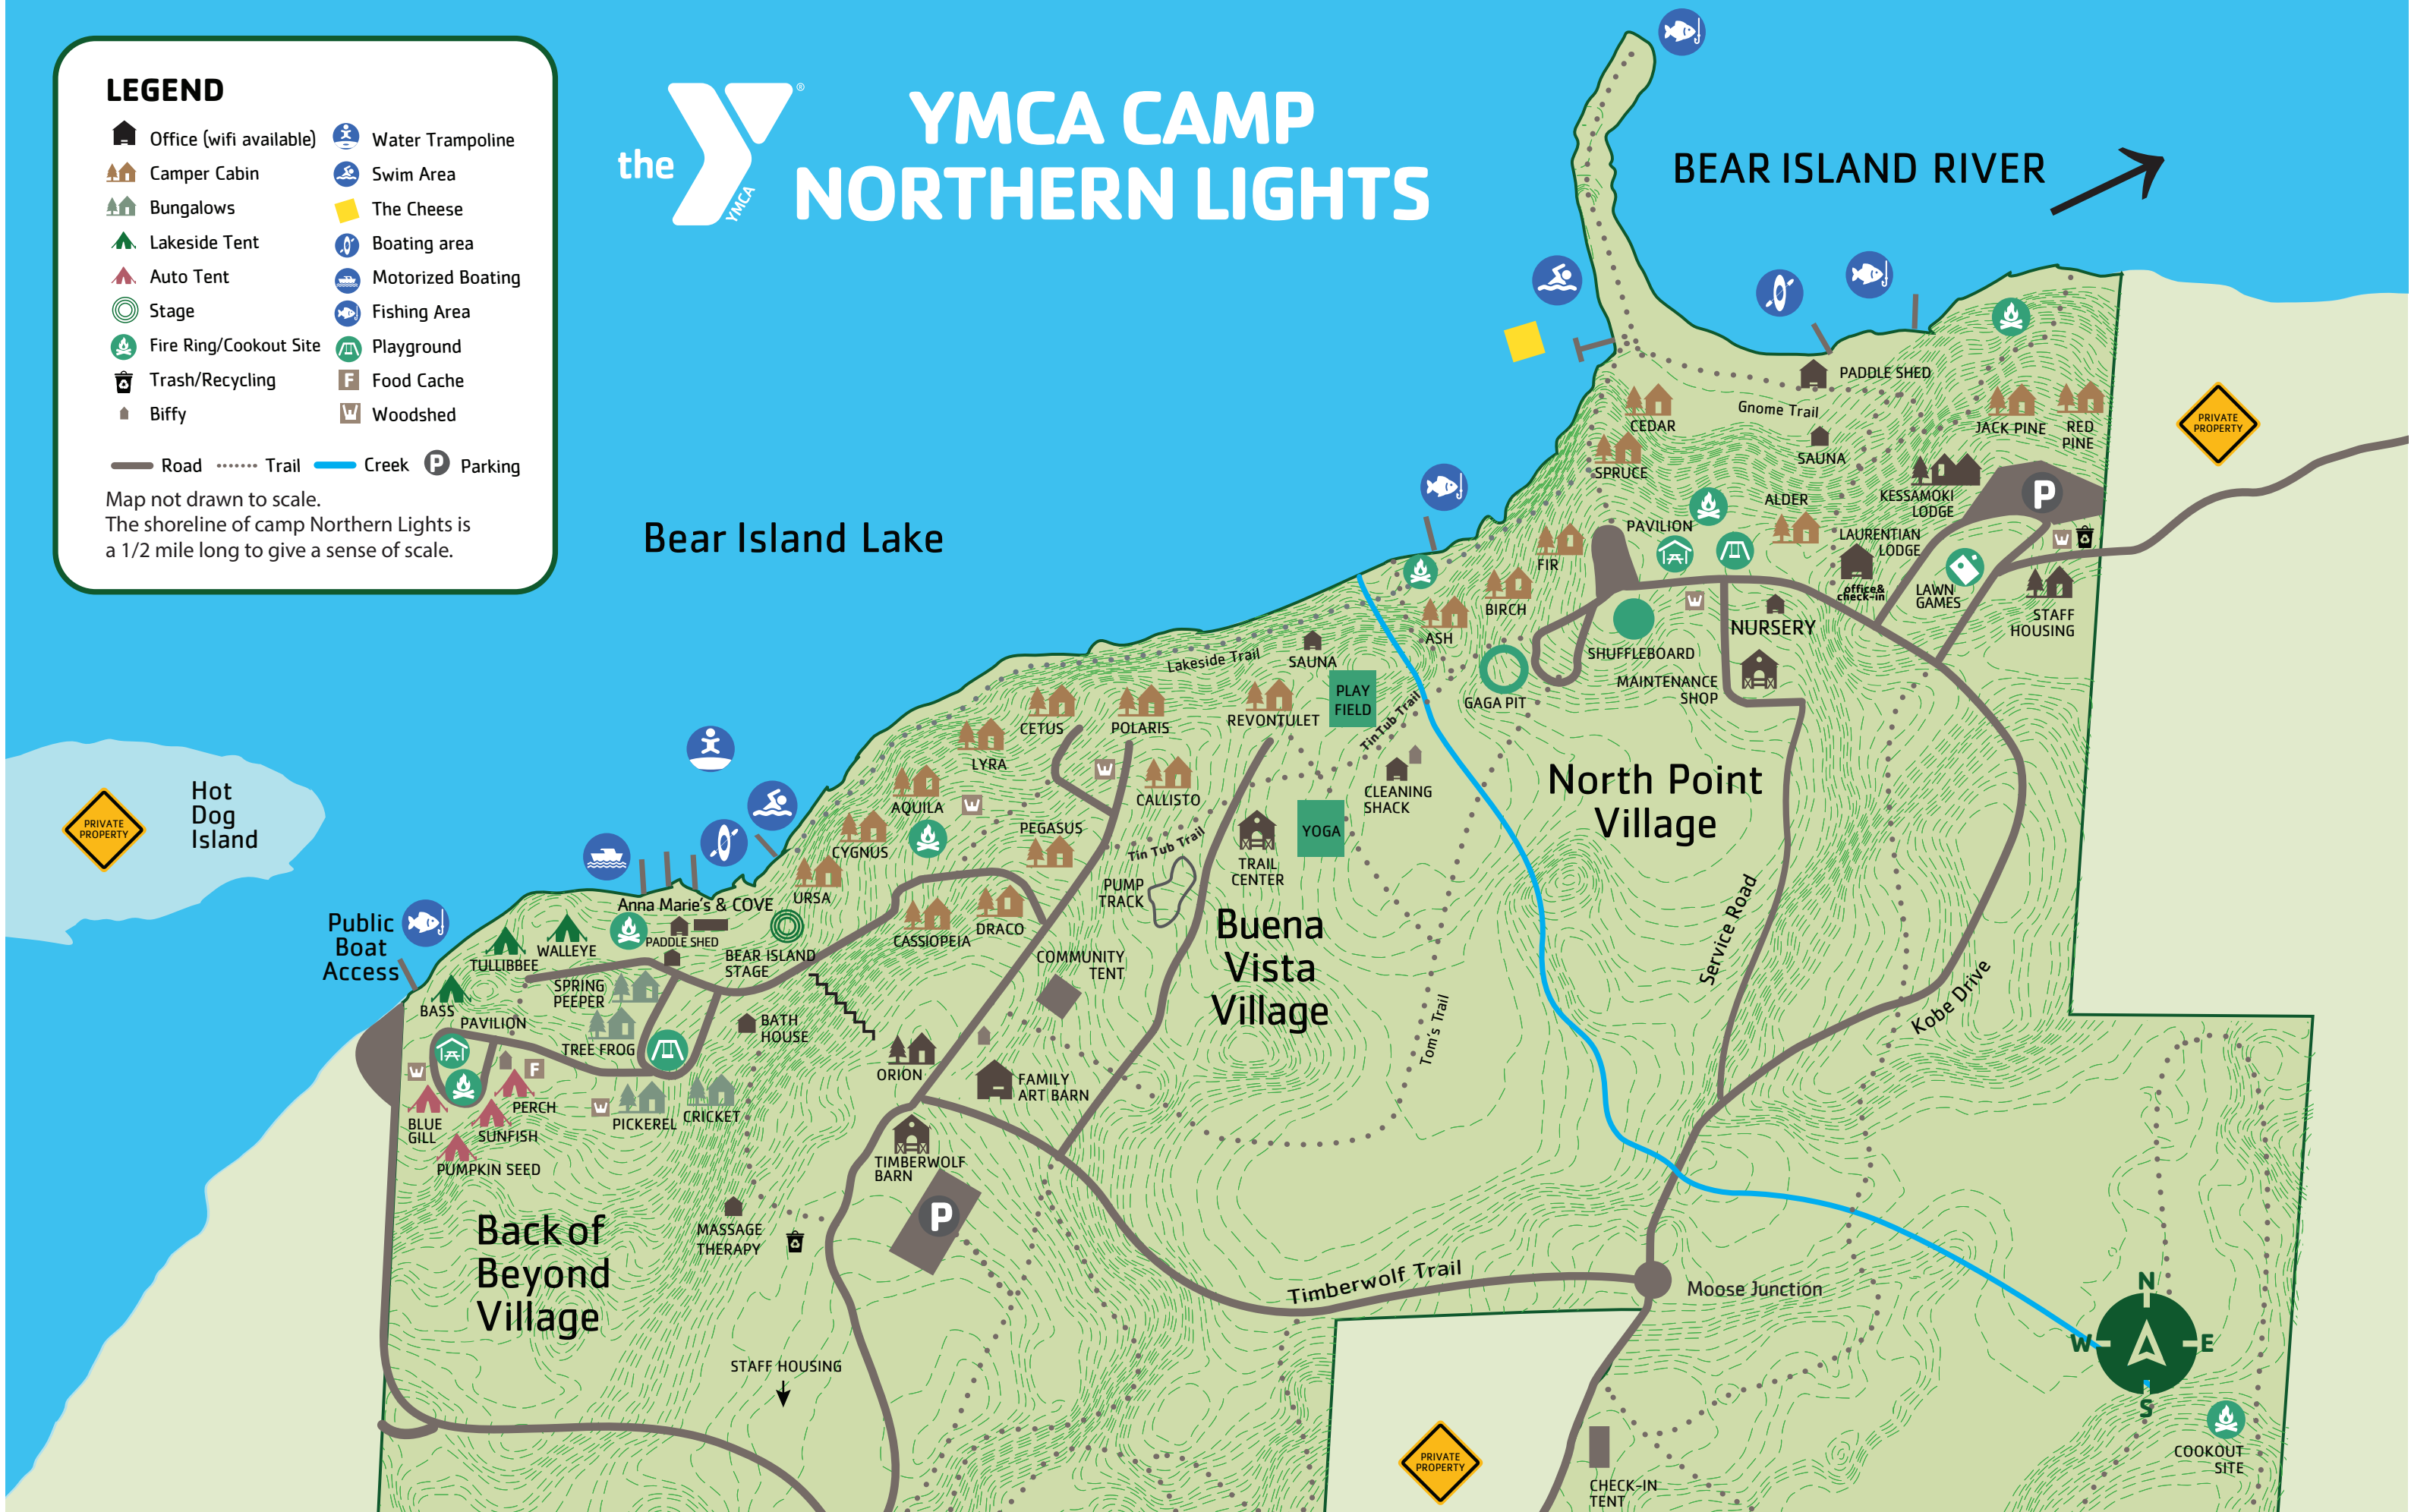

LEGEND

- Office (wifi available)
- Camper Cabin
- Bungalows
- Lakeside Tent
- Auto Tent
- Stage
- Fire Ring/Cookout Site
- Trash/Recycling
- Biffy
- Water Trampoline
- Swim Area
- The Cheese
- Boating area
- Motorized Boating
- Fishing Area
- Playground
- Food Cache
- Woodshed
- Road
- Trail
- Creek
- Parking

Map not drawn to scale.
The shoreline of camp Northern Lights is a 1/2 mile long to give a sense of scale.

the YMCA YMCA CAMP NORTHERN LIGHTS

Bear Island Lake

BEAR ISLAND RIVER

Hot Dog Island

Public Boat Access

Back of Beyond Village

Buena Vista Village

North Point Village

COOKOUT SITE

CHECK-IN TENT

PRIVATE PROPERTY

PRIVATE PROPERTY

PRIVATE PROPERTY