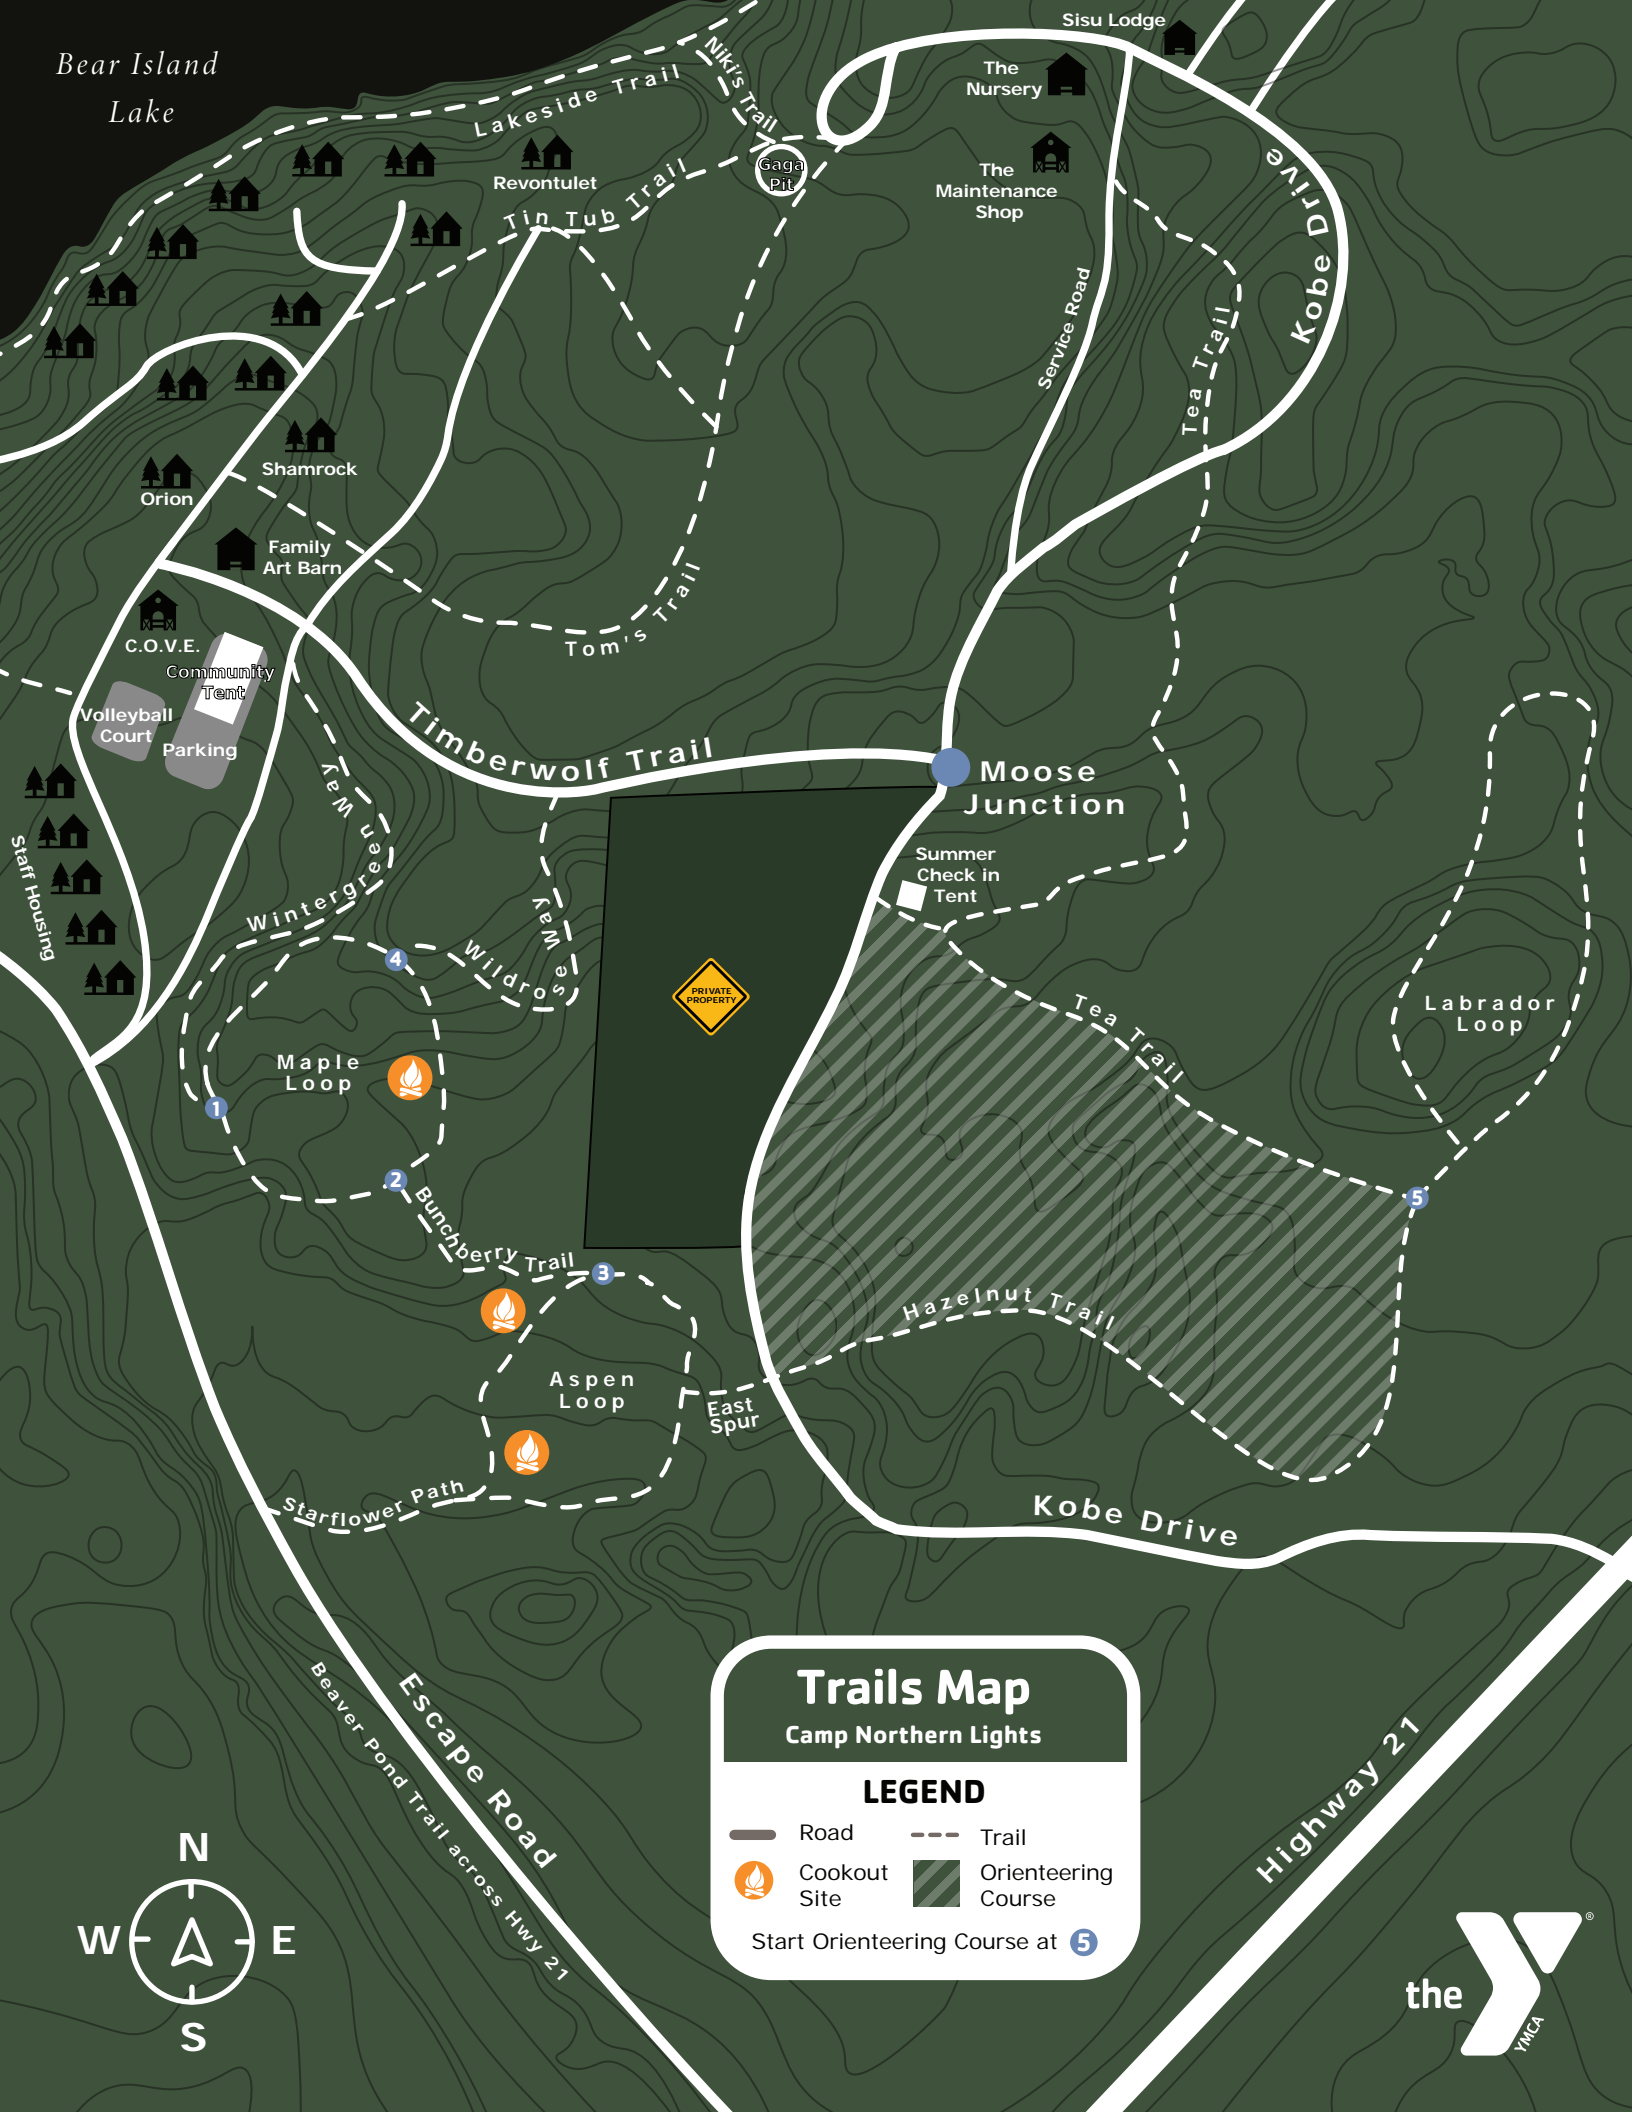

Bear Island
Lake

Trails Map
Camp Northern Lights

LEGEND

- Road
- Trail
- Cookout Site
- Orienteering Course

Start Orienteering Course at 5