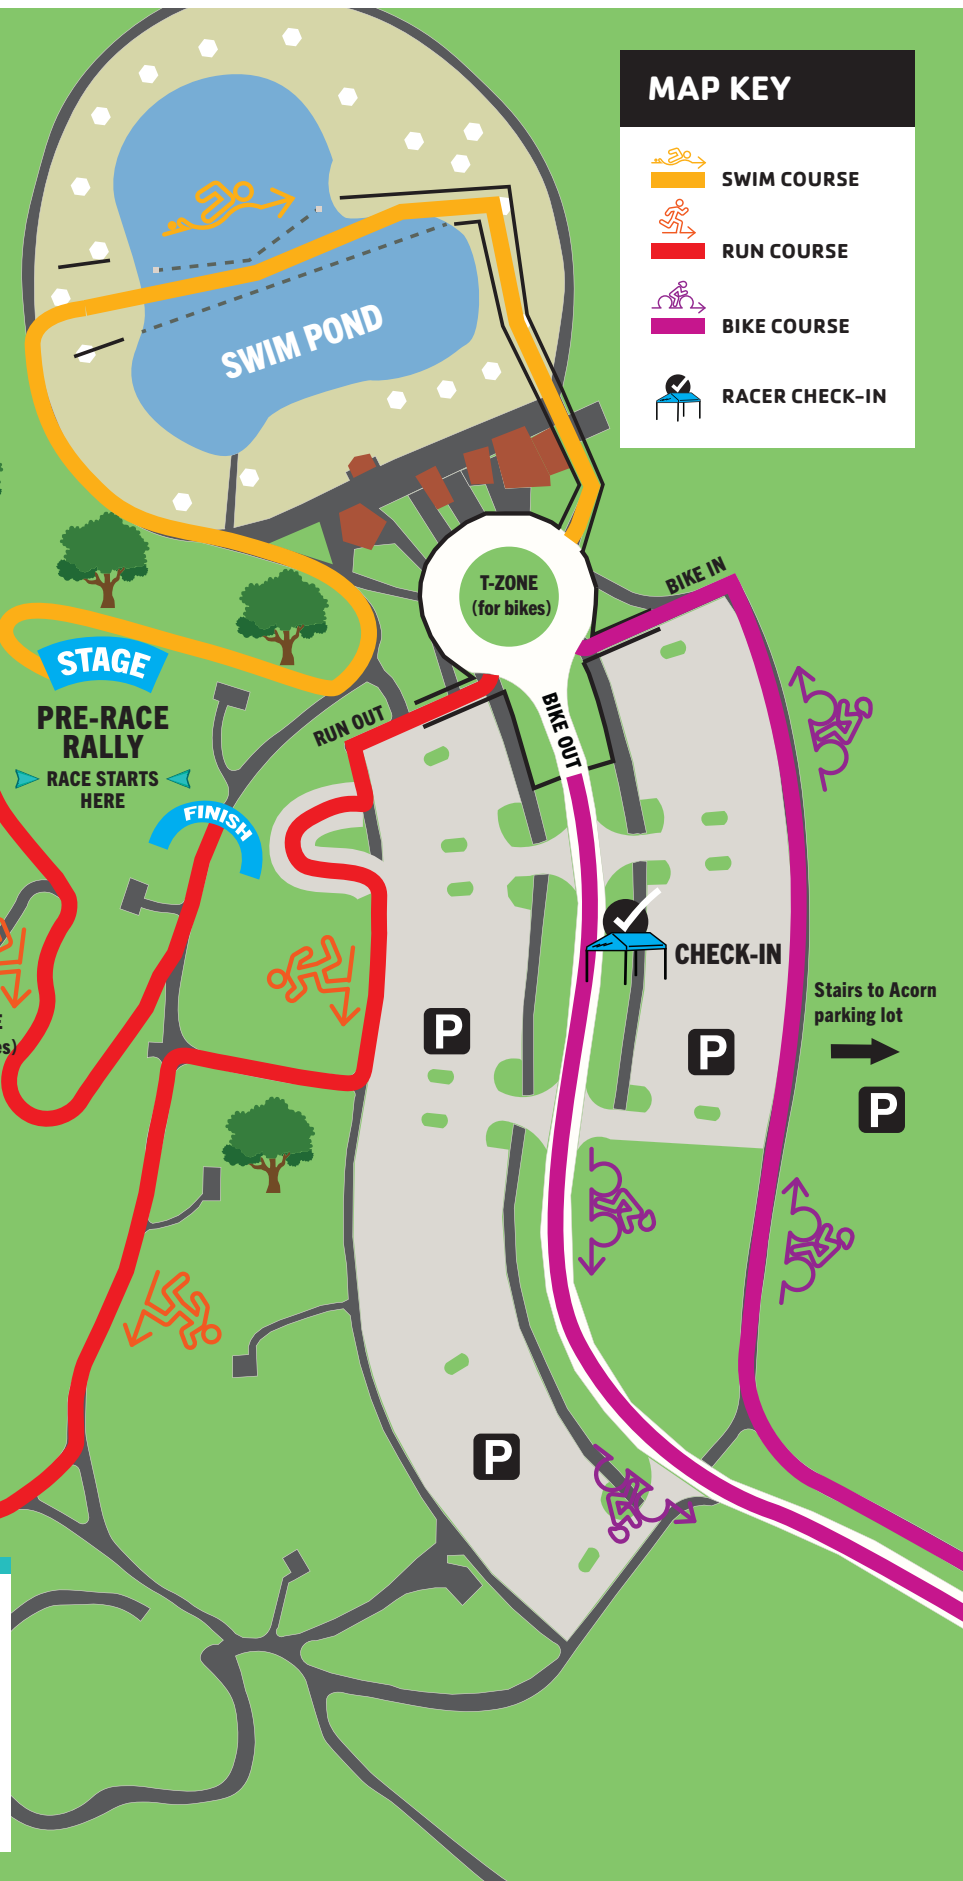

HOSTED BY:

ELM CREEK RESERVE PARK

MAP KEY

- SWIM COURSE
- RUN COURSE
- BIKE COURSE
- RACER CHECK-IN

KIDS TRI
100-yard shallow swim
5-mile bike course
1-mile obstacle run

Stairs to Acorn parking lot
→
P