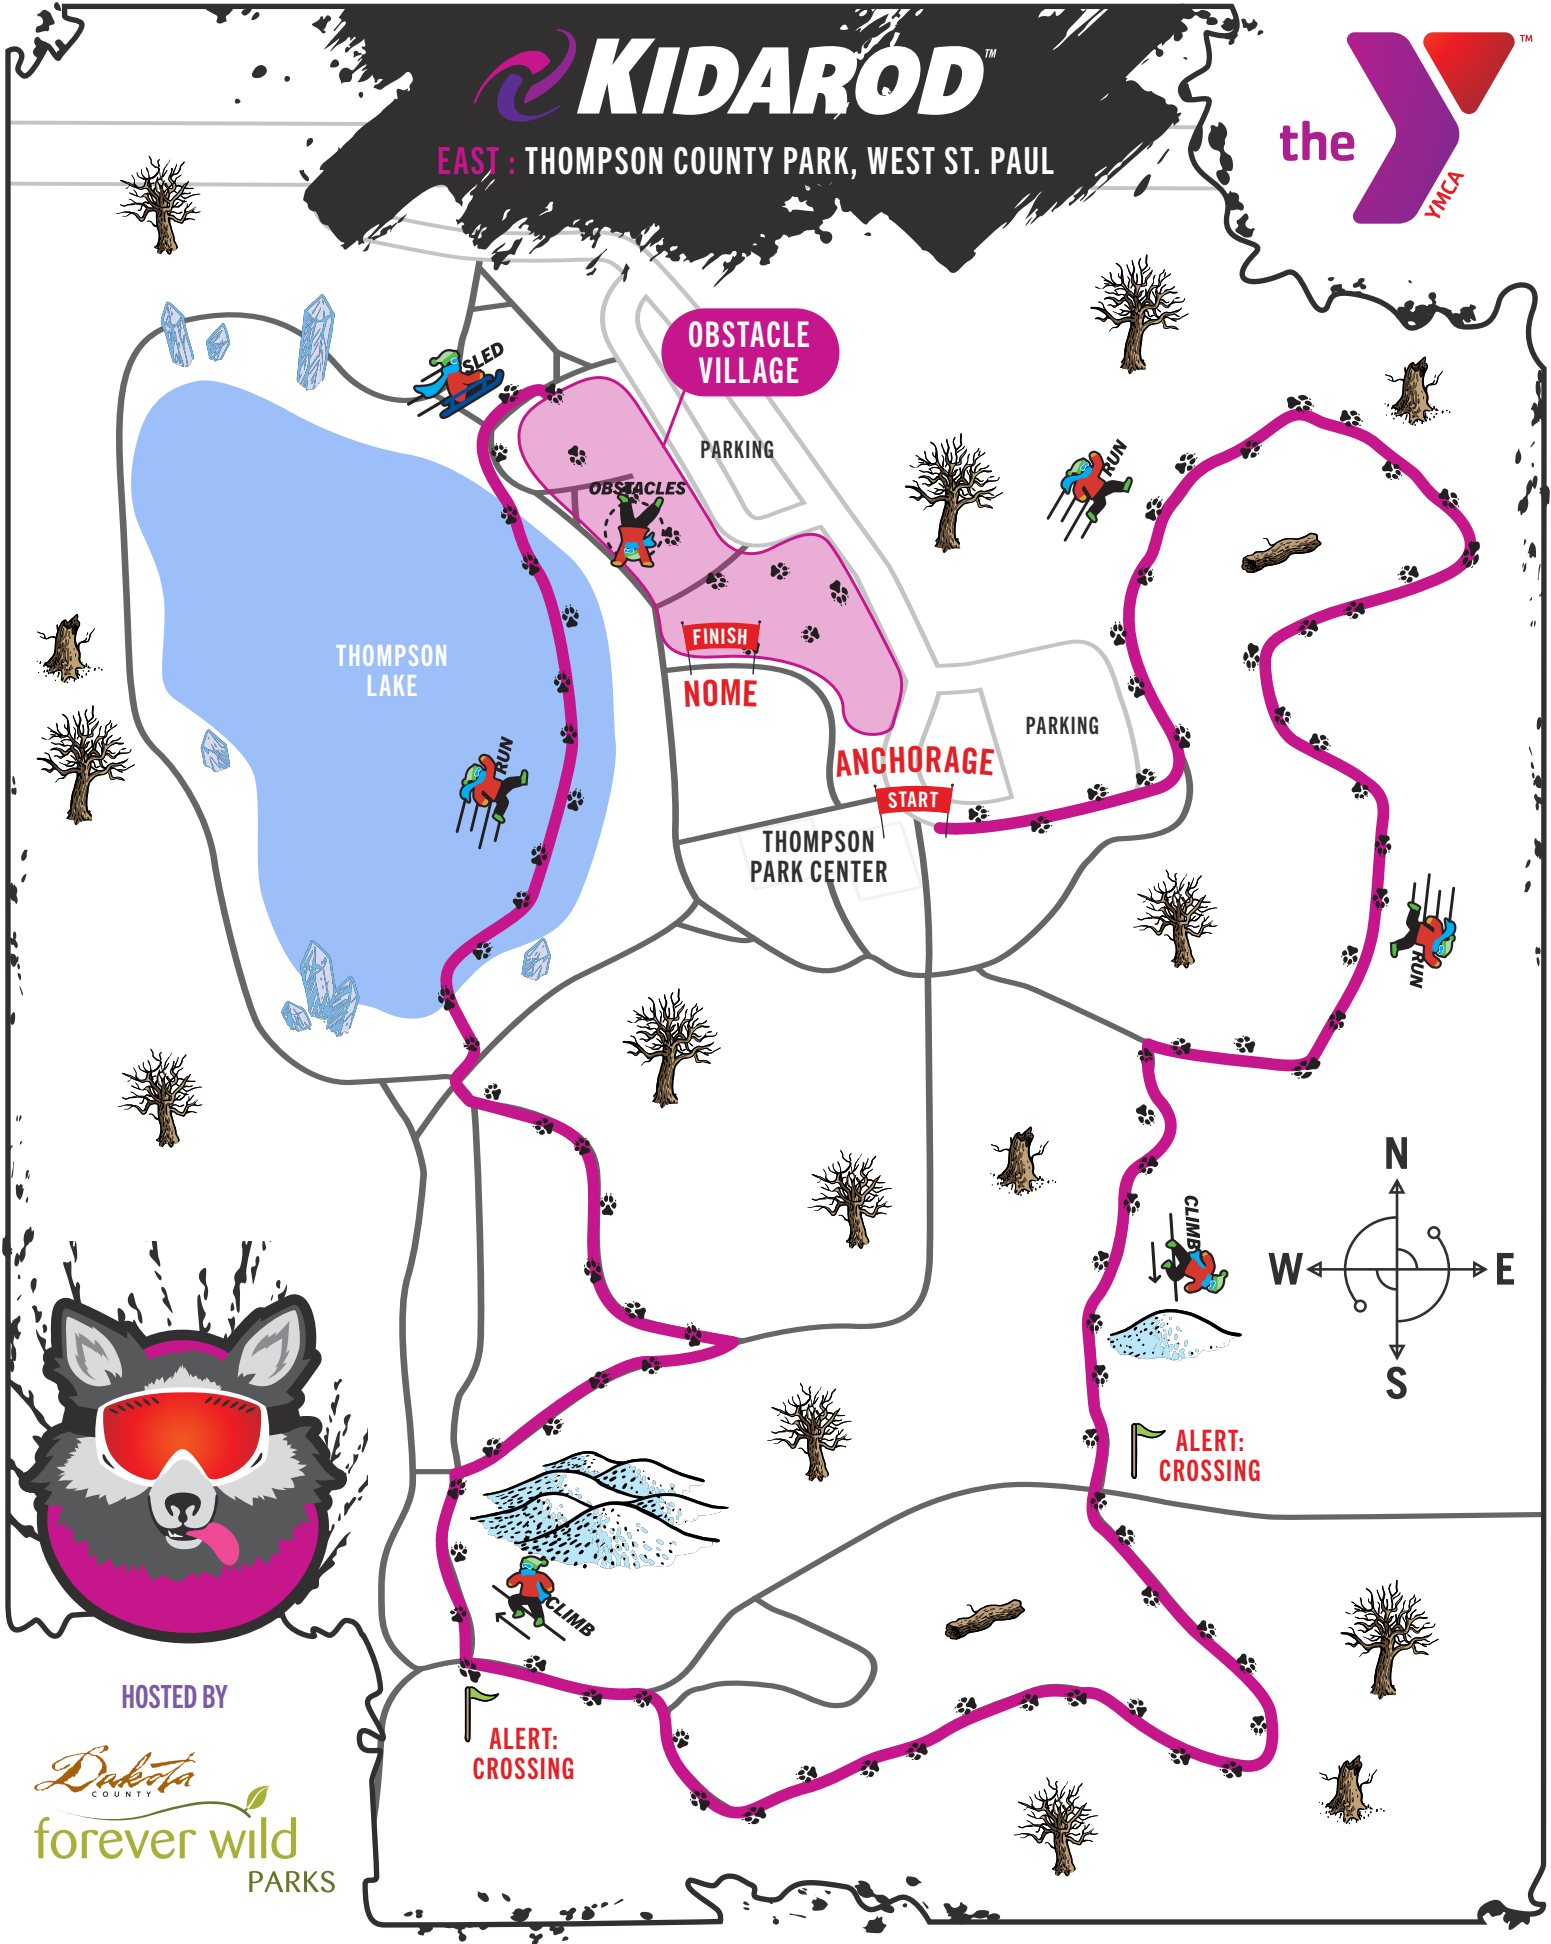

KIDAROD™

EAST : THOMPSON COUNTY PARK, WEST ST. PAUL

HOSTED BY

Dakota
COUNTY
forever wild
PARKS