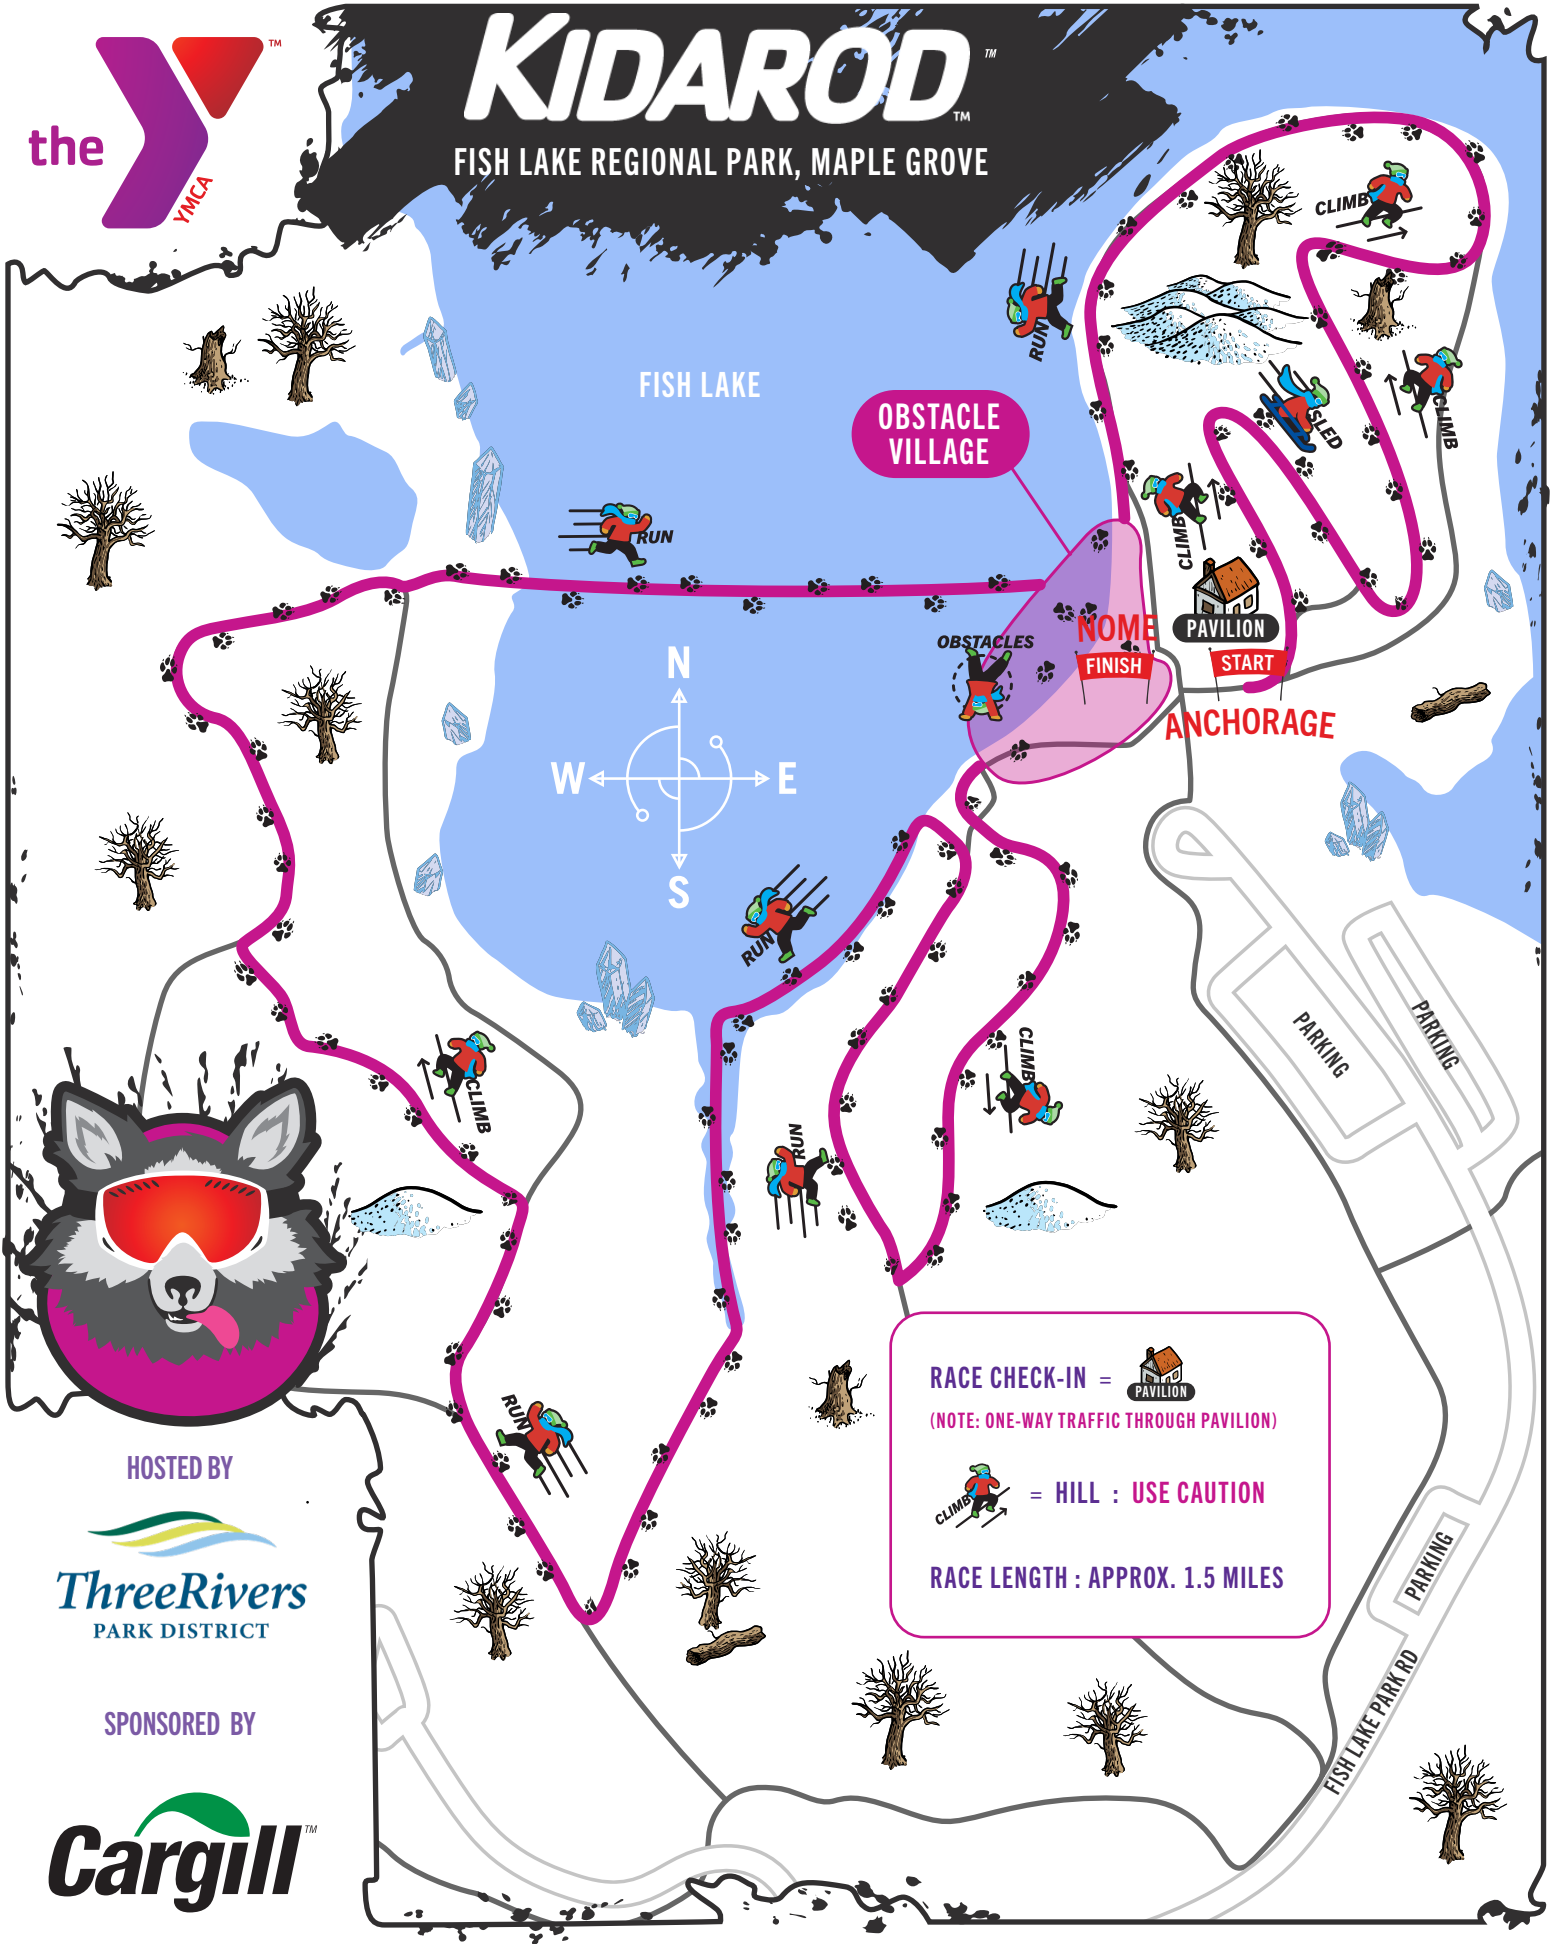

KIDAROD™

FISH LAKE REGIONAL PARK, MAPLE GROVE

OBSTACLE VILLAGE

NOME FINISH

ANCHORAGE

PAVILION

START

RACE CHECK-IN =  PAVILION
(NOTE: ONE-WAY TRAFFIC THROUGH PAVILION)

 = HILL : USE CAUTION

RACE LENGTH : APPROX. 1.5 MILES

HOSTED BY

SPONSORED BY